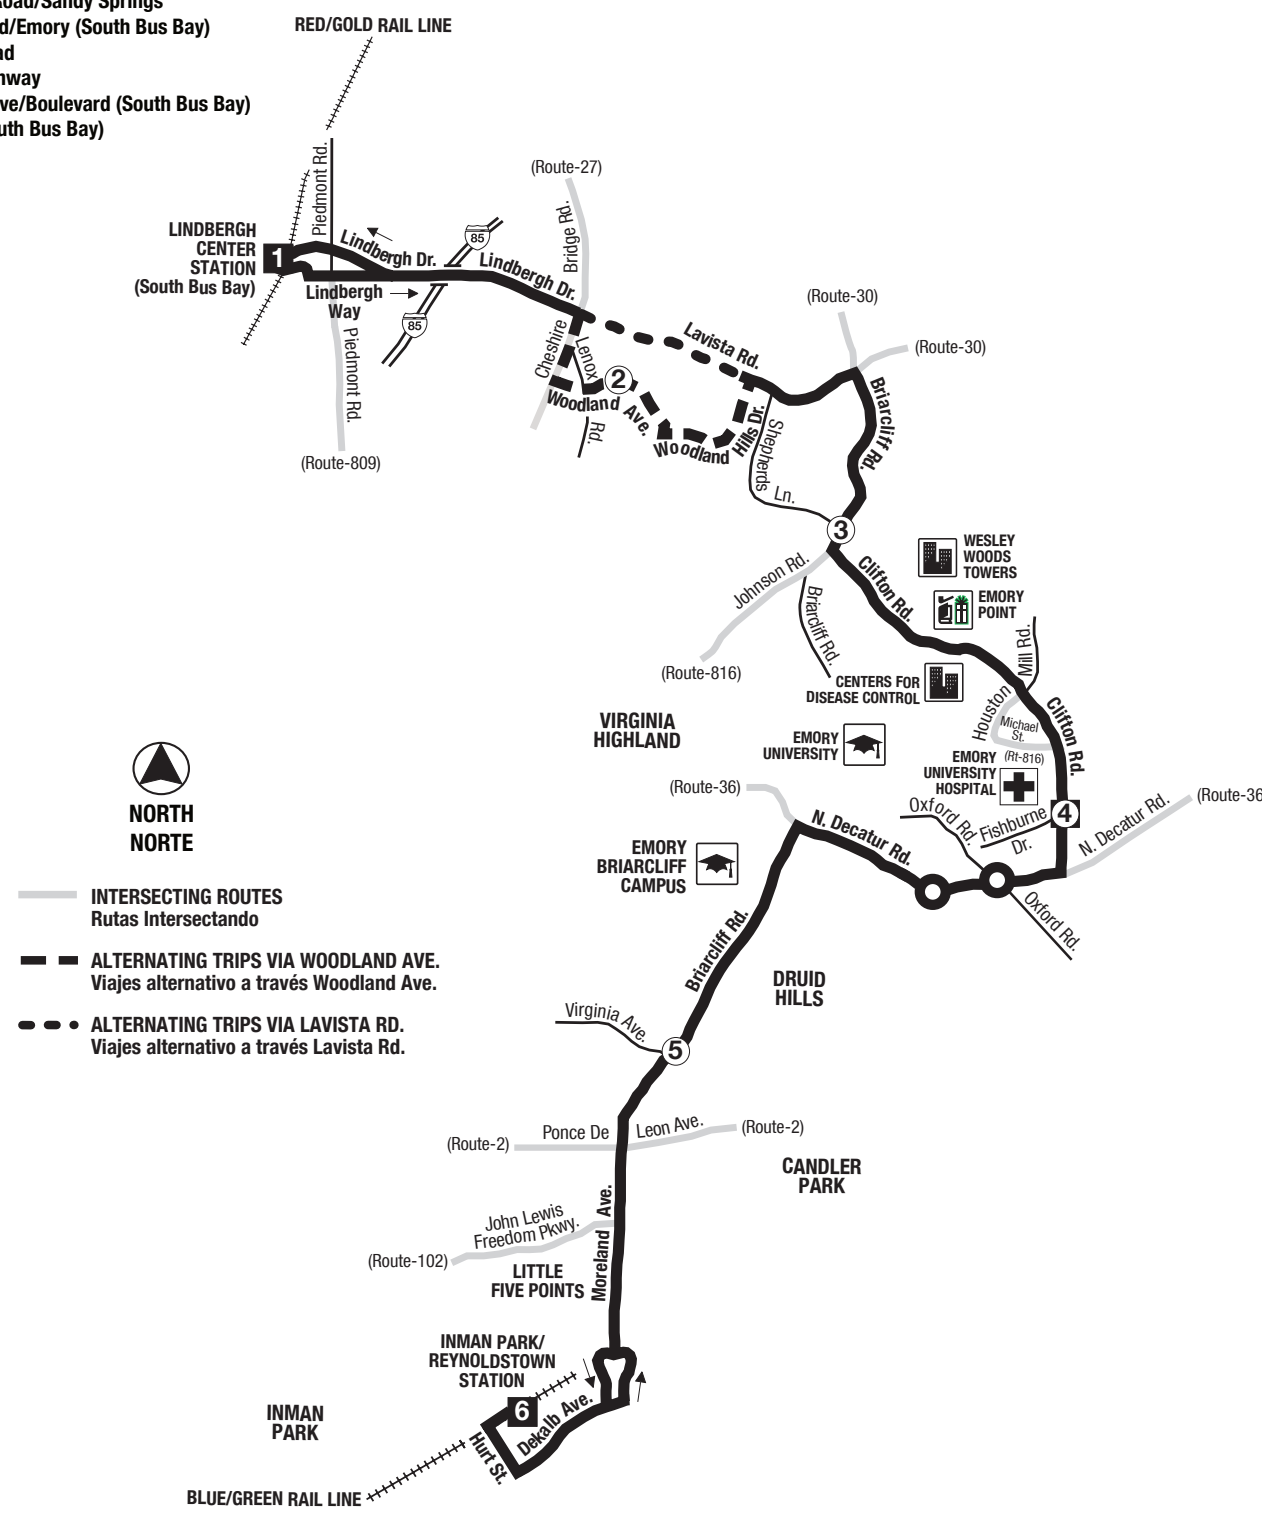

Routes intersecting at Lindbergh Center Station:
Rutas intersectando en la Estación Lindbergh Center:

- 5-Piedmont Road/Sandy Springs
- 6-Clifton Road/Emory (South Bus Bay)
- 30-Lavista Road
- 39-Buford Highway
- 809-Monroe Drive/Boulevard (South Bus Bay)
- Xpress (South Bus Bay)

- INTERSECTING ROUTES
Rutas Intersectando
- - - ALTERNATING TRIPS VIA WOODLAND AVE.
Viajes alternativo a través Woodland Ave.
- · · ALTERNATING TRIPS VIA LAVISTA RD.
Viajes alternativo a través Lavista Rd.

- ②
- - - ALTERNATING TRIPS VIA WOODLAND AVE.
Viajes alternativo a través Woodland Ave.
 - · · ALTERNATING TRIPS VIA LAVISTA RD.
Viajes alternativo a través Lavista Rd.

Routes intersecting at Inman Park/Reynoldstown Station:
Rutas intersectando en la Estación Inman Park/Reynoldstown:

- 4-Moreland Avenue (South Bus Bay)
- 6-Clifton Road/Emory (North Bus Bay)
- 32-Bouldercrest (South Bus Bay)
- 74-Flat Shoals (South Bus Bay)